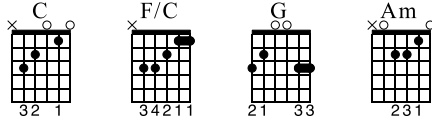

Across The Spectrum

Flatpicking Chord Progressions/Keys

Tony's Acoustic Challenge

tonypolecastro.com

Standard tuning

♩ = 120

S-Gt

mf