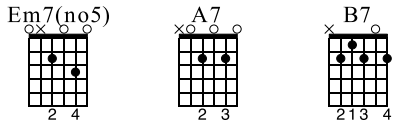

Blues Bonanza

Chord Progressions/Keys
Tony's Acoustic Challenge
www.tonypolecastro.com

Standard tuning

♩ = 120

Em7(no5) A7 Em7(no5) B7

T
A
B