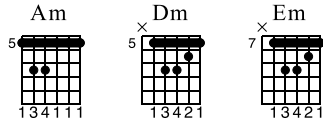

# Brain Stew

Chord Progressions/Keys  
**Tony's Acoustic Challenge**  
 tonypolecastro.com

Standard tuning

♩ = 120

Am Dm Em Dm

*mf*

S-Gt

Am