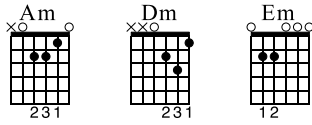

Changes, Changes, Changes

Acoustic Foundation Builder

Tony's Acoustic Challenge

tonypolecastro.com

Standard tuning

♩ = 120

1 Am Dm Am Dm

5 Am Em Am Em