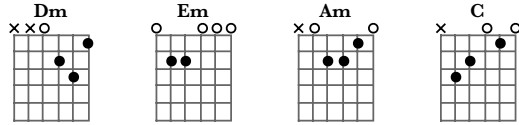

Chord Progressions/Keys #2

Tony Polecastro

www.tonypolecastro.com

Guitar Standard Tuning

E-A-D-G-B-E

♩ = 120

1 Dm Em Am C

TAB

1	0	0	0
3	0	0	0
2	2	2	0
0	0	0	3

5 Dm Em Am C

TAB

1	1	1	0	0	0	0	0	0	0	0	0
3	3	3	0	0	0	0	0	1	1	1	1
2	2	2	0	0	0	0	0	2	2	2	2
0	0	0	0	0	2	2	2	0	0	0	3