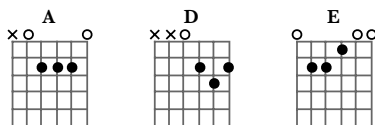

Chord Progressions/Keys # 27

Tony Polecastro

www.tonypolecastro.com

Guitar Standard Tuning

E-A-D-G-B-E

♩ = 120

1 A D E

mf

TAB

0	2	0
2	3	0
2	2	1
2	0	2
0		0

5 A D E A

TAB

0	2	2	2	2	2	0	2	2	2	2	2	0	2	2	2	0	2	2
		2	2	2	2			2	2	2	2			1	1	1		2
		2	2	2	2			2	2	2	2			2	2	2		2