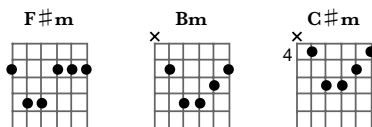

Chord Progressions/Keys # 28

Tony Polecastro

www.tonypolecastro.com

Guitar Standard Tuning

E-A-D-G-B-E

♩ = 120

1 F#m Bm C#m

4/4

mf

TAB

2	2	4	
2	3	5	
2	4	6	
4	4	6	
4	2	4	
2			

5 F#m Bm C#m Bm F#m

4/4

TAB

2	4	4	2	4	4	2	
2	4	4	3	4	4	2	
4	6	6	5	6	6	4	
2	4	4	2	4	4	2	

9