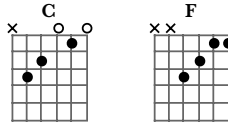

Chord Progressions/Keys #3

Tony Polecastro

www.tonypolecastro.com

Guitar Standard Tuning

E-A-D-G-B-E

$\text{♩} = 120$

C F

mf

TAB

0	0	0	0	0	0	1	1	1	1
1	1	1	1	1	1	1	1	1	1
0	0	0	0	0	0	2	2	2	2
3	3	3	3	3	3	0	2	3	3