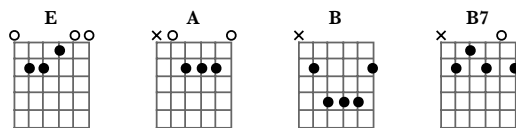

Chord Progressions/Keys # 35

Tony Polecastro

www.tonypolecastro.com

Guitar Standard Tuning

E-A-D-G-B-E

♩ = 120

1 E A B B7

mf