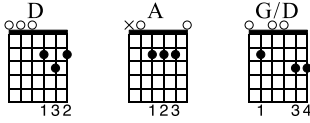

# Double Dang Nabbit

Flatpicking Scale/Improvisation/Solo

Tony's Acoustic Challenge

tonypolecastro.com

Dropped D  
⑥=D

♩ = 120

S-Gtr

Measures 1-4 of the piece. The staff shows a 4/4 time signature and a melody starting on a D note. The TAB below shows the fretting for each measure, with fingerings indicated by numbers 1-4. The first measure is marked *mf*.

Measures 5-8 of the piece. The staff continues the melody. The TAB shows the fretting and fingerings for these measures.

Measures 9-12 of the piece. The staff shows four whole notes, each with a chord symbol above it: D, A, G/D, and D. The TAB shows the corresponding chord fingerings.

Measures 13-16 of the piece. The staff shows four whole notes, each with a chord symbol above it: D, A, G/D, and G/D. The TAB shows the corresponding chord fingerings.