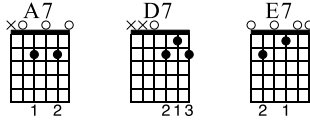

# Double Dragon

Fingerpicking Scale/Improvisation/Solo

Tony's Acoustic Challenge

tonypolecastro.com

Standard tuning

♩ = 120

S-Gt

mf