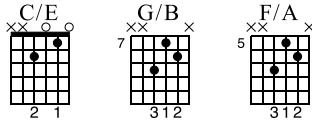

Fancy Feast

Chord Progressions/Keys
Tony's Acoustic Challenge
www.tonypolecastro.com

Standard tuning

♩ = 120

Standard guitar notation for the piece "Fancy Feast". The music is in 4/4 time and consists of four measures. The chords are C/E, G/B, F/A, and C/E. The notation includes a treble clef, a key signature of one flat, and a dynamic marking of *mf*. The guitar tablature is provided below the staff, with fret numbers and string indicators (T, A, B).

Chord diagrams for C/E, G/B, and F/A are shown above the staff. The guitar tablature is provided below the staff, with fret numbers and string indicators (T, A, B).