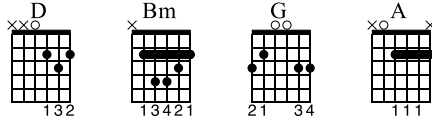

Five Minute Rice

Scale/Improvisation/Solo
Tony's Acoustic Challenge
tonypolecastro.com

Standard tuning

♩ = 120

S-Gt

1 2 3 4

5 6 7 8

9 10 11 12