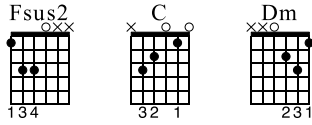

# Flowery Fabulosity

Chord Progressions/Keys  
Tony's Acoustic Challenge  
tonypolecastro.com

Standard tuning

♩ = 120

Standard guitar notation for the piece "Flowery Fabulosity". The music is in 4/4 time and features a melody in the treble clef and a bass line in the bass clef. The melody is marked with a mezzo-forte (*mf*) dynamic and includes triplets and slurs. The bass line is marked with a mezzo-forte (*mf*) dynamic and includes slurs and triplets. The piece is divided into three measures, each with a different chord: Fsus2, C, and Dm. The notation includes a vertical bracket on the left side labeled "S-Gt" and a vertical bracket on the right side labeled "TAB".