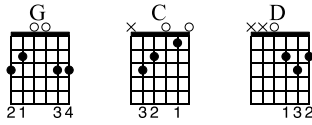

# Lite Brite

Chord Progressions/Keys  
**Tony's Acoustic Challenge**  
tonypolecastro.com

Standard tuning

♩ = 120

S-Gt

1 G 2 G 3 C 4 C

5 G 6 G 7 D 8 D

mf