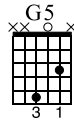

Oddly Cool

Chord Progressions/Keys
Tony's Acoustic Challenge
www.tonypolecastro.com

Standard tuning

$\text{♩} = 120$

1

G5 Dadd11(no5)/F# C/E G/D

mf

V V V V V V V V V V

TAB

5 0 3 4 0 3 1 0 0 0 0 0 0

3

Em/B D/A G5

V V V V V V V V V V

TAB

4 5 3 2 3 2 2 0 3 3 3 3 0

2 3 2 0 3 0 3 0