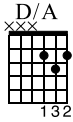

Oddly Cool

Chord Progressions/Keys
Tony's Acoustic Challenge
www.tonypolecastro.com

Standard tuning

$\text{♩} = 120$

1

G5 Dadd11(no5)/F# C/E G/D

mf

V V V V V V V V V V

TAB

5 0 3 4 0 3 1 0 0 0 0 0 0

3

Em/B D/A G5

V V V V V V V V V V

TAB

4 5 3 2 3 2 2 0 3 3 3 3 0

2 3 2 0 3 0 3 0