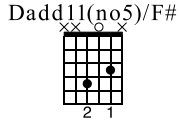

Oddly Cool

Chord Progressions/Keys
Tony's Acoustic Challenge
www.tonypolecastro.com

Standard tuning

$\text{♩} = 120$

1

G5 Dadd11(no5)/F# C/E G/D

mf

V V V V V V V V V V

TAB

5 0 3 4 0 3 1 0 0 0 0 0 0

3

Em/B D/A G5

V V V V V V V V V V

TAB

4 5 3 2 3 2 2 0 3 3 3 3 0

2 3 2 0 3 0 3 0