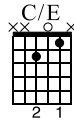

Oddly Cool

Chord Progressions/Keys
Tony's Acoustic Challenge
www.tonypolecastro.com

Standard tuning

$\text{♩} = 120$

1

G5 Dadd11(no5)/F# C/E G/D

mf

V V V V V V V V V V

TAB

5 0 3 4 0 3 1 0 0 0 0 0 0

3

Em/B D/A G5

V V V V V V V V V V

TAB

4 5 3 2 3 2 2 0 3 3 3 3 0

2 3 2 0 3 0 3 0