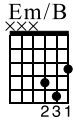

Oddly Cool

Chord Progressions/Keys
Tony's Acoustic Challenge
www.tonypolecastro.com

Standard tuning

$\text{♩} = 120$

1

G5 Dadd11(no5)/F# C/E G/D

mf

V V V V V V V V V V

TAB

5 0 3 4 0 3 1 0 0 0 0 0 0

3

Em/B D/A G5

V V V V V V V V V V

TAB

4 5 3 2 3 2 2 0 3 3 3 3 0

2 3 2 0 3 0 3 0