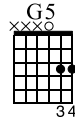

Oddly Cool

Chord Progressions/Keys
Tony's Acoustic Challenge
www.tonypolecastro.com

Standard tuning

$\text{♩} = 120$

1

G5 Dadd11(no5)/F# C/E G/D

mf

V V V V V V V V V V

TAB

5 0 3 4 0 3 1 0 0 0 0 0 0

3

Em/B D/A G5

V V V V V V V V V V

TAB

4 5 3 2 3 2 2 0 3 3 3 3 0

2 3 2 0 3 0 3 0