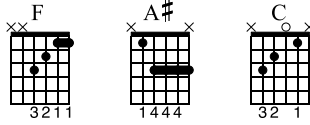

Patty Cake Patty Cake

Chord Progressions/Keys
Tony's Acoustic Challenge
 tonypolecastro.com

Standard tuning

♩ = 120

S-Gt

1

F

mf