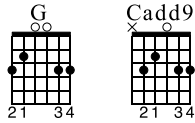

Sweet Sixteen

Chord Progressions/Keys
Tony's Acoustic Challenge
www.tonypolecastro.com

Standard tuning

♩ = 120

G

TAB

T	0	0	3	0	0	3	0	0	3	0
A	0	0	0	0	0	0	0	0	0	0
B	0	0	2	0	0	3	0	0	3	0

Cadd9

TAB

T	0	0	3	0	0	3	0	0	3	0
A	0	0	0	0	0	0	0	0	0	0
B	0	0	2	0	0	3	2	0	3	2