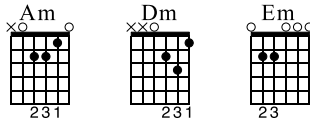

The Boom Chick-A

Acoustic Foundation Builder

Tony's Acoustic Challenge

tonypolecastro.com

Standard tuning

♩ = 120

1 Am 2 Am 3 Dm 4 Dm

5 Em 6 Em 7 Am 8 Am