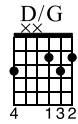

The Depths of the D

Chord Progressions/Keys
Tony's Acoustic Challenge
tonypolecastro.com

Standard tuning

♩ = 120

1 D 2 D/C# 3 Gmaj7/B 4 D

mf

TAB

2	3	2	3	2	2	3	2	2	3	2	2	3	2			
0	2	3	2	3	2	0	3	0	3	2	0	2	3	2	3	2
					4			2				0				