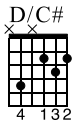

The Depths of the D

Chord Progressions/Keys
Tony's Acoustic Challenge
tonypolecastro.com

Standard tuning

♩ = 120

1 D 2 D/C# 3 Gmaj7/B 4 D

mf

TAB

2	3	2	3	2	2	3	2	2	3	2	2	3	2			
0	2	3	2	3	2	0	3	0	3	2	0	2	3	2	3	2
					4			2				0				