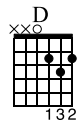

The Depths of the D

Chord Progressions/Keys
Tony's Acoustic Challenge
tonypolecastro.com

Standard tuning

♩ = 120

1 D 2 D/C# 3 Gmaj7/B 4 D

mf

TAB

2	3	2	3	2	2	3	2	2	3	2	2	3	2			
0	2	3	2	3	2	0	3	0	3	2	0	2	3	2	3	2
					4			2				0				