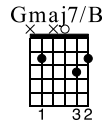

The Depths of the D

Chord Progressions/Keys
Tony's Acoustic Challenge
tonypolecastro.com

Standard tuning

♩ = 120

1 D 2 D/C# 3 Gmaj7/B 4 D

mf

TAB

2	3	2	3	2	2	3	2	2	3	2	2	3	2			
0	2	3	2	3	2	0	3	0	3	2	0	2	3	2	3	2
					4			2				0				