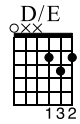

The Depths of the D

Chord Progressions/Keys
Tony's Acoustic Challenge
tonypolecastro.com

Standard tuning

♩ = 120

1 D 2 D/C# 3 Gmaj7/B 4 D

mf

TAB

2	3	2	3	2	2	3	2	2	3	2	2	3	2			
0	2	3	2	3	2	0	3	0	3	2	0	2	3	2	3	2
					4			2				0				