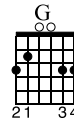

# The Friendly C, F, And G Chords

Acoustic Foundation Builder

Tony's Acoustic Challenge

tonypolecastro.com

Standard tuning

♩ = 120

1 C 2 F

*mf*

T  
A  
B

3 G 4 C

T  
A  
B