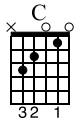

# The Friendly C, F, And G Chords

Acoustic Foundation Builder

Tony's Acoustic Challenge

tonypolecastro.com

Standard tuning

♩ = 120

1 C 2 F

*mf*

T  
A  
B

3 G 4 C

T  
A  
B