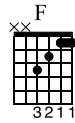

# The Friendly C, F, And G Chords

Acoustic Foundation Builder

Tony's Acoustic Challenge

tonypolecastro.com

Standard tuning

♩ = 120

1 C 2 F

*mf*

T  
A  
B

3 G 4 C

T  
A  
B