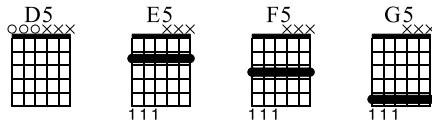

The Reason I Like Metal

Flatpicking Chord Progressions/Keys

Tony's Acoustic Challenge

tonypolecastro.com

Dropped D
⑥=D

♩ = 120

S-Gt

mf

D5 E5 F5 E5 F5 E5 D5 E5 F5 E5 G5 F5

4/4

T
A
B

0	X	2	X	X	3	X	2	X	X	3	2	0	X	2	X	X	3	X	2	X	X	5	3
0	X	2	X	X	3	X	2	X	X	3	2	0	X	2	X	X	3	X	2	X	X	5	3
0	X	2	X	X	3	X	2	X	X	3	2	0	X	2	X	X	3	X	2	X	X	5	3