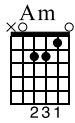

# The Sad Sad Side Of Minor Chords

Acoustic Foundation Builder

**Tony's Acoustic Challenge**

tonypolecastro.com

Standard tuning

♩ = 120

Am Dm

Am *mf* Dm