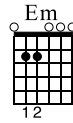

# The Sad Sad Side Of Minor Chords

Acoustic Foundation Builder

**Tony's Acoustic Challenge**

tonypolecastro.com

Standard tuning

♩ = 120

Am Dm

Am *mf* Dm