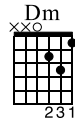

# The Sad Sad Side Of Minor Chords

Acoustic Foundation Builder

**Tony's Acoustic Challenge**

tonypolecastro.com

Standard tuning

♩ = 120

Am Dm

Am *mf* Dm