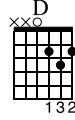

Tiny Hammers

Chord Progressions/Keys
Tony's Acoustic Challenge
tonypolecastro.com

Standard tuning

♩ = 120

S-Gt

1 A 2 3 D 4 E

5 E 6 A 7 A 8

T
A
B