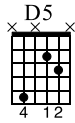

Waltzy Walker

Chord Progressions/Keys
Tony's Acoustic Challenge
 tonypolecastro.com

Standard tuning

♩ = 120

Musical notation for measures 1-4. Treble clef, 3/4 time signature. Chord progressions: D5, Aadd11(no5)/C#, G/B, D5/A. Dynamics: p, mf, p. Includes guitar tablature for strings T, A, B.

Musical notation for measures 5-8. Treble clef, 3/4 time signature. Chord progressions: D5, Aadd11(no5)/C#, G/B, D5/A. Dynamics: p. Includes guitar tablature for strings T, A, B.