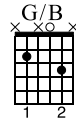

Waltzy Walker

Chord Progressions/Keys
Tony's Acoustic Challenge
 tonypolecastro.com

Standard tuning

♩ = 120

Musical notation for measures 1-4. Treble clef, 3/4 time signature. Chord progressions: D5, Aadd11(no5)/C#, G/B, D5/A. Dynamics: p, mf, p. Includes guitar tablature for strings T, A, B.

Musical notation for measures 5-8. Treble clef, 3/4 time signature. Chord progressions: D5, Aadd11(no5)/C#, G/B, D5/A. Dynamics: p. Includes guitar tablature for strings T, A, B.