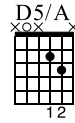

Waltzy Walker

Chord Progressions/Keys
Tony's Acoustic Challenge
 tonypolecastro.com

Standard tuning

♩ = 120

Musical notation for measures 1-4. Treble clef, 3/4 time signature. Chord progressions: D5, Aadd11(no5)/C#, G/B, D5/A. Dynamics: p, mf, p. Includes guitar tablature for strings T, A, B.

Musical notation for measures 5-8. Treble clef, 3/4 time signature. Chord progressions: D5, Aadd11(no5)/C#, G/B, D5/A. Dynamics: p. Includes guitar tablature for strings T, A, B.