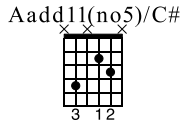

Waltzy Walker

Chord Progressions/Keys
Tony's Acoustic Challenge
 tonypolecastro.com

Standard tuning

♩ = 120

Musical notation for measures 1-4. Treble clef, 3/4 time signature. Chord progressions: D5, Aadd11(no5)/C#, G/B, D5/A. Dynamics: p, mf, p. Includes guitar tablature for strings T, A, B.

Musical notation for measures 5-8. Treble clef, 3/4 time signature. Chord progressions: D5, Aadd11(no5)/C#, G/B, D5/A. Dynamics: p. Includes guitar tablature for strings T, A, B.