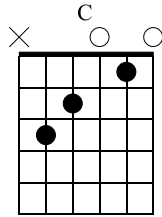

Learn The C Chord

30 Days To Play

Tony's Acoustic Challenge

tonypolecastro.com

Standard tuning

♩ = 120

1

C

mf

S-Gt

2

3

4

TAB

0	0	0	0	0	0
1	1	3	3	8	8
2	2	4	4	9	9
3	3	5	5	10	10

5