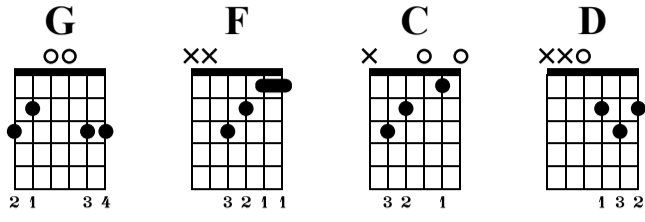

Against The Ropes

Chord Transition Challenge

Tony's Acoustic Challenge

Standard tuning

♩ = 120

s. guit.

1 G P 2 F P 3 G P

4 F P 5 G P 6 F P