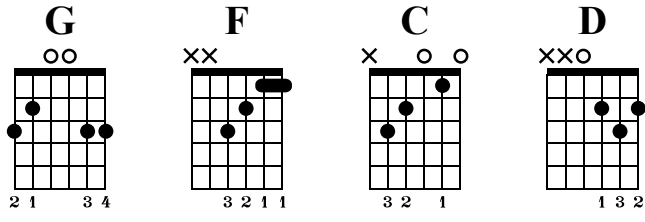

Speed Bag

Rhythm Guitar Challenge
Tony's Acoustic Challenge

Standard tuning
♩ = 120

s.guit.

1 **G** **F** **G** **F**

3 3 3 1 1 1 3 3 3 1 1 1 3 3 3 1 1 1

0 0 0 0 3 2 2 0 0 0 3 2 2 3 3 2 2 3

5 **G** **F** **G** **C**

3 3 3 1 1 1 3 3 3 0 0 0 0 0 0 0 0 0

3 2 2 0 3 2 2 3 3 3 3 3 3 3 3 3 3 3

9 **D** **G**

3 3 3 3 3 3 3 3 3 3 3 3 3 3 3 3 3 3

0 2 2 2 3 3 3 0 0 0 0 0 0 0 0 0 0 0