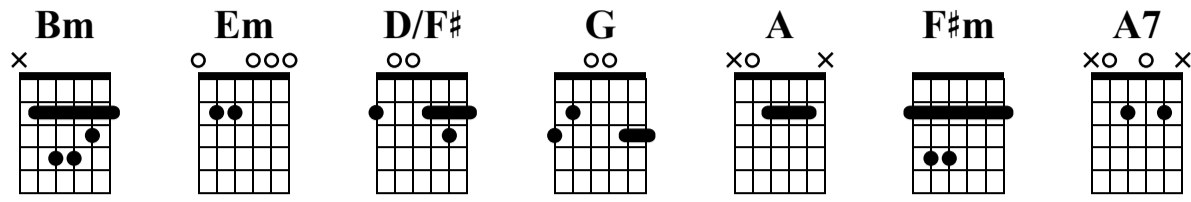

# Lemon Meringue

Tony's Acoustic Challenge  
Rhythm Guitar Challenge

Standard tuning

♩ = 60

s.guit.

**Bm** **Bm** **Em** **Em**

**D/F#** **D/F#** **G** **A**

**F#m** **G** **A** **A7**

The musical score is presented in three systems. Each system contains four measures of music. The first system (measures 1-4) features Bm and Em chords. The second system (measures 5-8) features D/F#, G, and A chords. The third system (measures 9-12) features F#m, G, A, and A7 chords. Each measure includes a treble clef staff with a 4/4 time signature, a guitar tablature staff with fret numbers and muting indicators (X), and a chord diagram above the staff. Measure numbers 1 through 12 are indicated at the start of each measure.