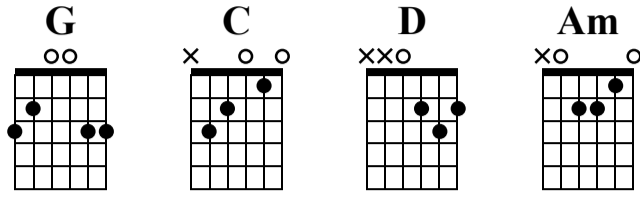

Devil's Friend

Tony's Acoustic Challenge
5 Day Routine Challenge Day 4

Standard tuning

♩ = 60

s.guit.

Measures 1-4 of the piece. Measure 1: G chord, quarter note G4, quarter note G4, quarter note G4, quarter note G4. Measure 2: G chord, quarter note G4, quarter note G4, quarter note G4, quarter note G4. Measure 3: C chord, quarter note C4, quarter note C4, quarter note C4, quarter note C4. Measure 4: C chord, quarter note C4, quarter note C4, quarter note C4, quarter note C4. Tablature below shows fingerings: 3 3 3 3 for G, 0 0 0 0 for C, and 3 3 3 3 for C.

Measures 5-8 of the piece. Measure 5: D chord, quarter note D4, quarter note D4, quarter note D4, quarter note D4. Measure 6: D chord, quarter note D4, quarter note D4, quarter note D4, quarter note D4. Measure 7: Am chord, quarter note A3, quarter note A3, quarter note A3, quarter note A3. Measure 8: Am chord, quarter note A3, quarter note A3, quarter note A3, quarter note A3. Tablature below shows fingerings: 2 3 2 2 for D, 0 2 0 2 for D, 0 0 2 2 for Am, and 0 0 2 2 for Am.

Measures 9-10 of the piece. Measure 9: D chord, quarter note D4, quarter note D4, quarter note D4, quarter note D4. Measure 10: D chord, quarter note D4, quarter note D4, quarter note D4, quarter note D4. Tablature below shows fingerings: 2 3 2 2 for D, 0 2 0 2 for D.