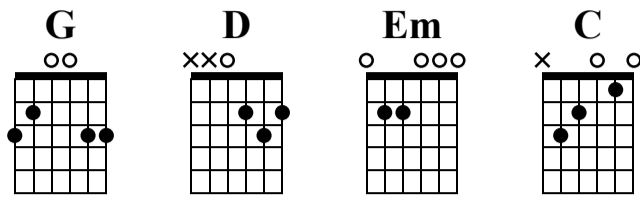

Headin' Down South

Tony's Acoustic Challenge Chord Transition Challenge

Standard tuning

♩ = 60

s.guit.

1 **G** **D** **Em** **C**

3 3 2 0 0 0 2 0 0 0 2 0 0 0 2 0 3 3 2 0

5 **G** **D** **C** **C**