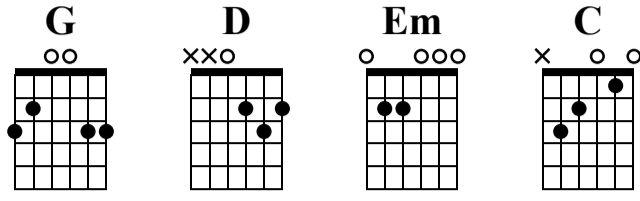

North Country Winters

Tony's Acoustic Challenge
Rhythm Guitar Challenge

Standard tuning

♩ = 60

s.guit.

1 **G** 2 **D** 3 **Em** 4 **C**

5 **G** 6 **D** 7 **C** 8 **C**

The score consists of two systems of musical notation and guitar tablature. The first system covers measures 1-4, and the second system covers measures 5-8. Each system includes a treble clef staff with a 4/4 time signature, a guitar staff with fret numbers, and a tablature staff with fret numbers. Chord changes are indicated by letters G, D, Em, and C above the staff. Measure numbers 1 through 8 are placed at the start of each measure. The tablature shows various techniques including triplets (indicated by a '3' over a group of notes) and barres (indicated by a horizontal line across the fret).