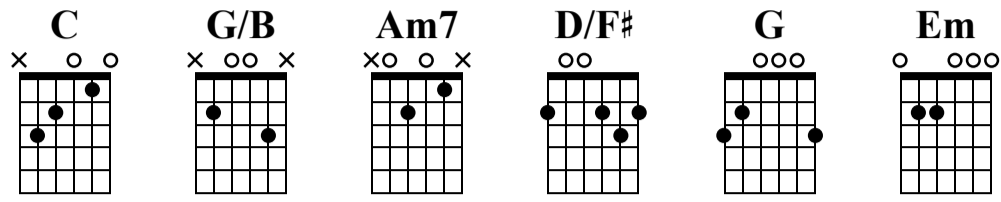

## Tony's Acoustic Challenge Rhythm Guitar Challenge

Standard tuning

♩ = 60

s.guit.

1 C 2 G/B 3 Am7 4 G/B

5 D/F# 6 G 7 D/F# 8 Em

9 Em 10 C 11 G/B 12 Am7

13 Am7 14 D/F# 15 G 16 D/F# Em

17 Em 18 C 19 G/B 20 Am7 G/B

Detailed description: This block contains the main musical score for the rhythm guitar challenge. It is organized into five systems, each with a treble clef staff and a corresponding TAB staff. The music is in 4/4 time with a tempo of 60 beats per minute. The first system (measures 1-4) features chords C, G/B, Am7, and G/B. The second system (measures 5-8) features D/F#, G, D/F#, and Em. The third system (measures 9-12) features Em, C, G/B, and Am7. The fourth system (measures 13-16) features Am7, D/F#, G, D/F#, and Em. The fifth system (measures 17-20) features Em, C, G/B, Am7, and G/B. The TAB staves provide fret numbers for each note, with bar lines and repeat signs at the end of each system.